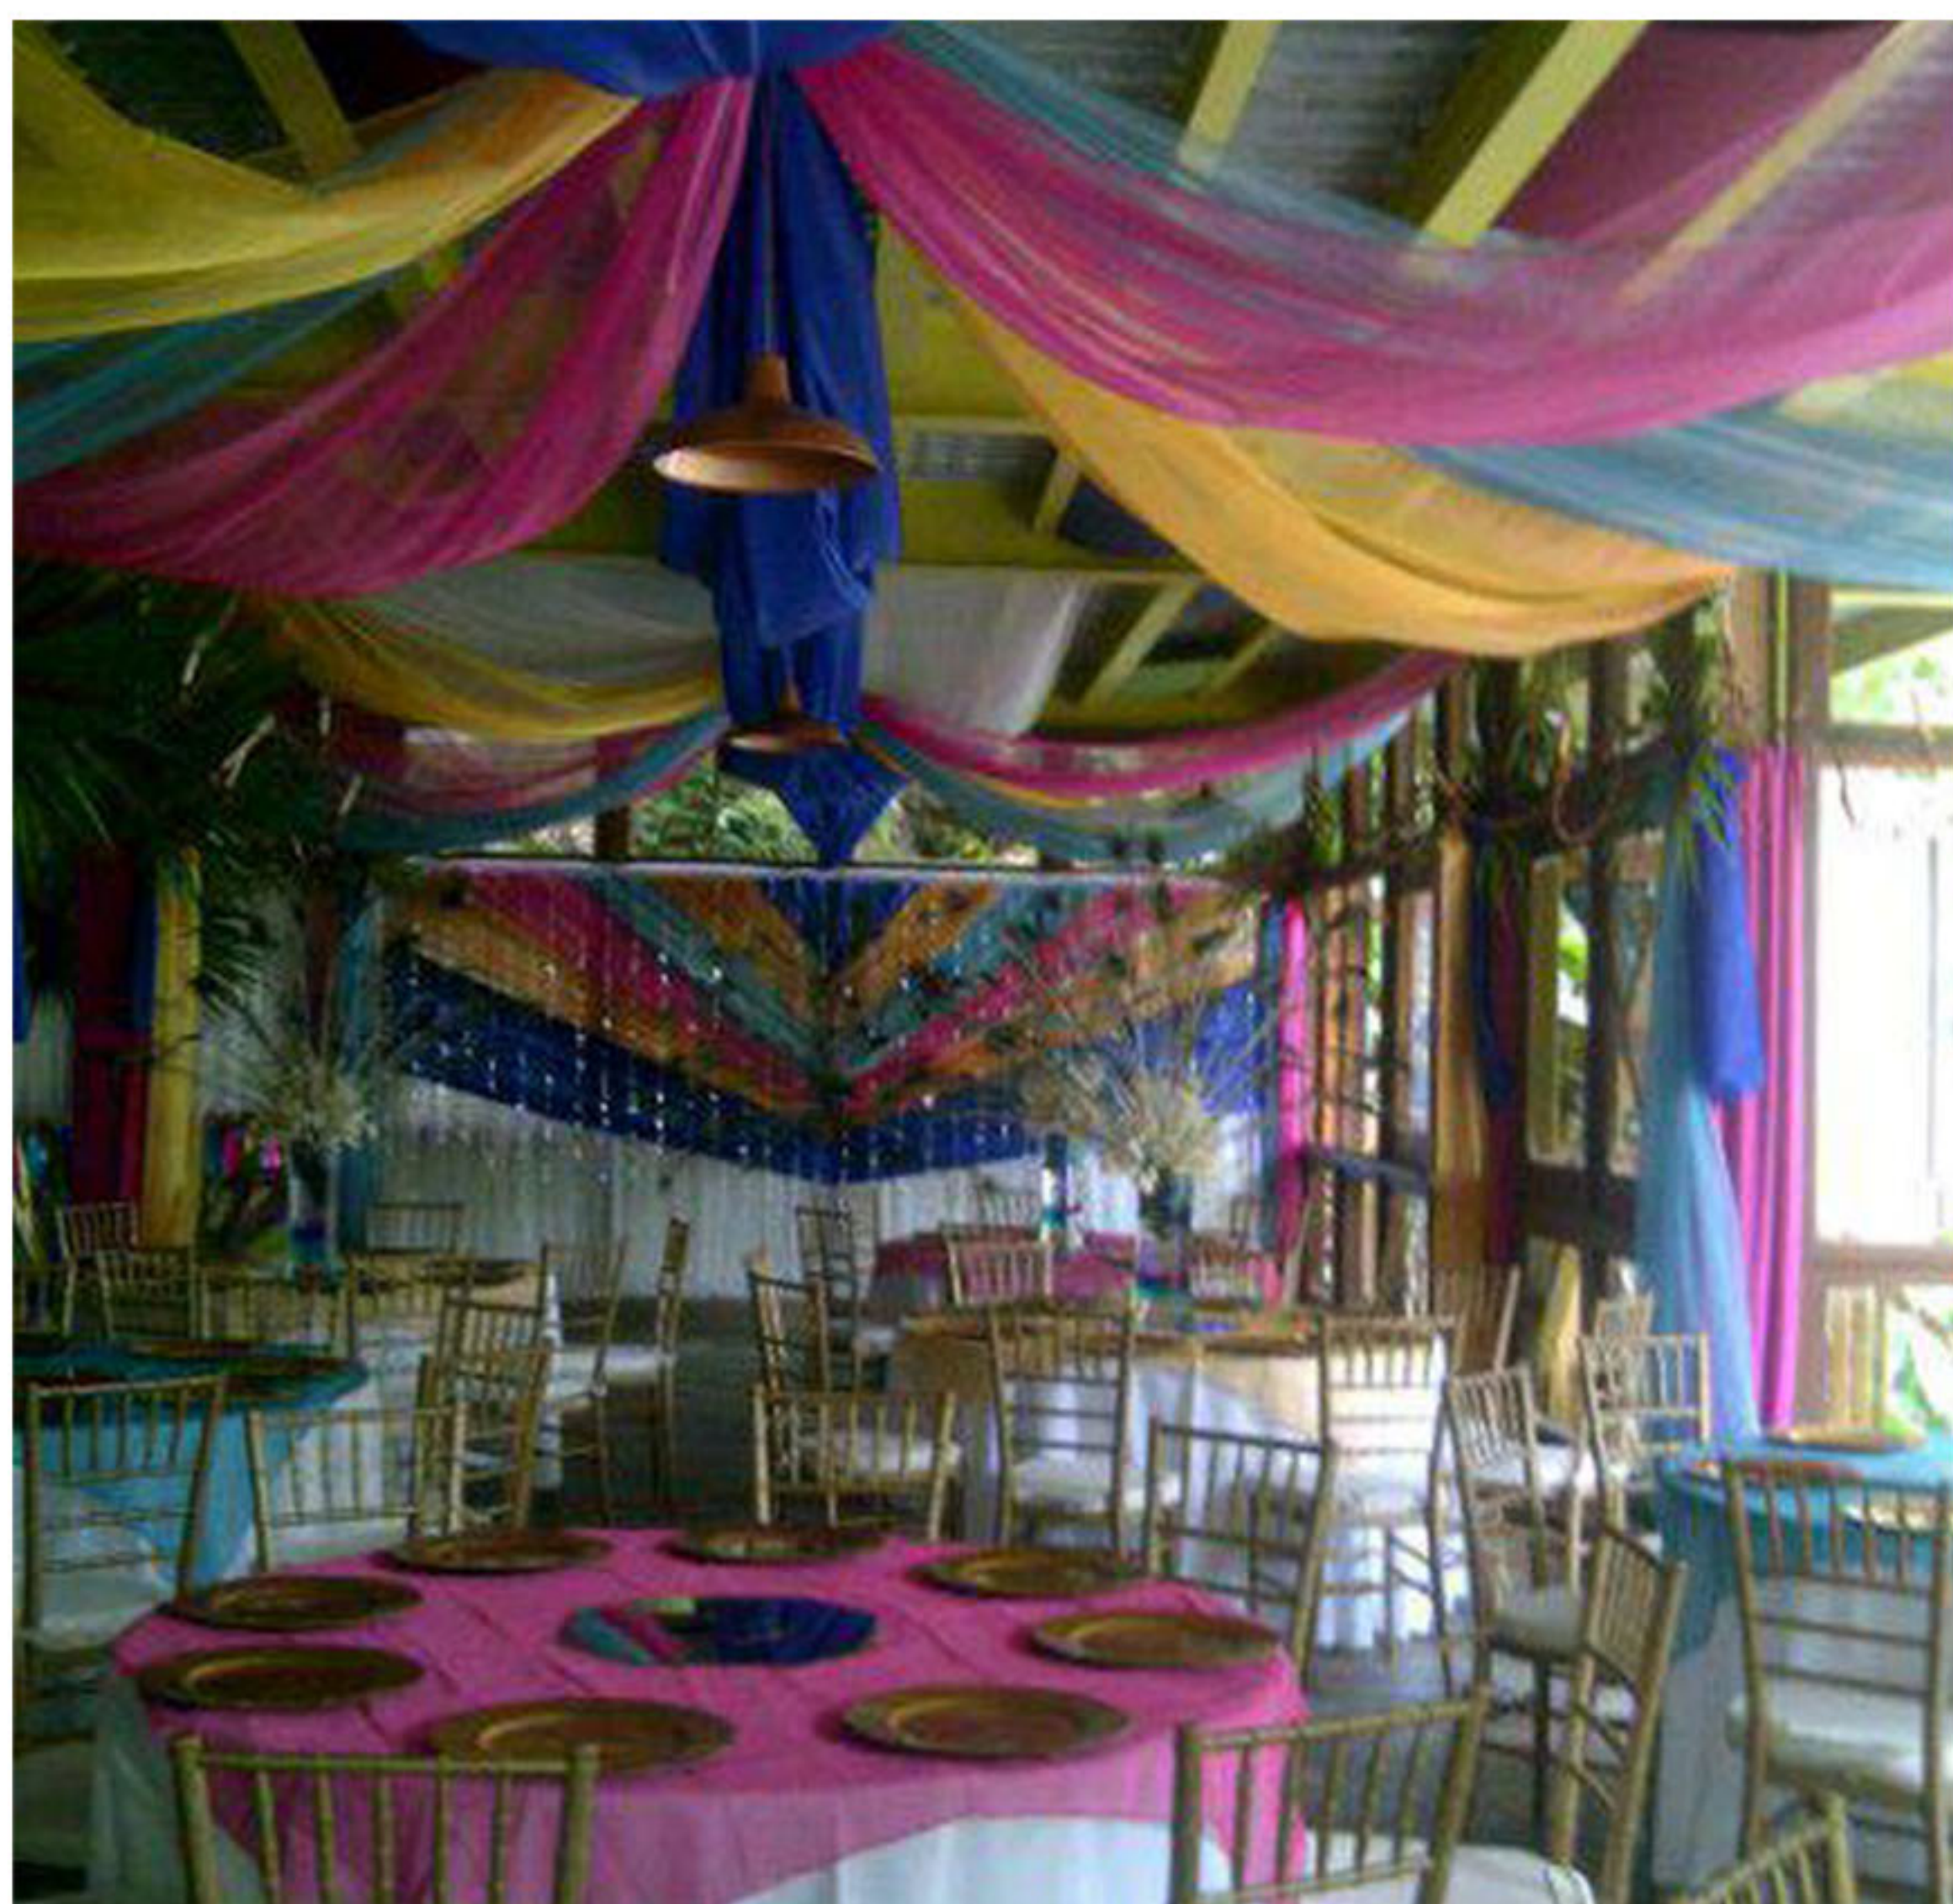

RECEPTION SETUP

CHINESE LANTERN
BACKDROP
OVERLAYS
TABLE PIECE
50 - 60

\$1200

GOLD CHIVALRIC CHAIRS
BACKDROP
OVERLAYS
CENTER PIECE
CHARGERS
50 - 60

\$1200

BACKDROP
OVERLAYS
TABLE PIECE
DRAPED CEILING
CHARGERS
50 - 60