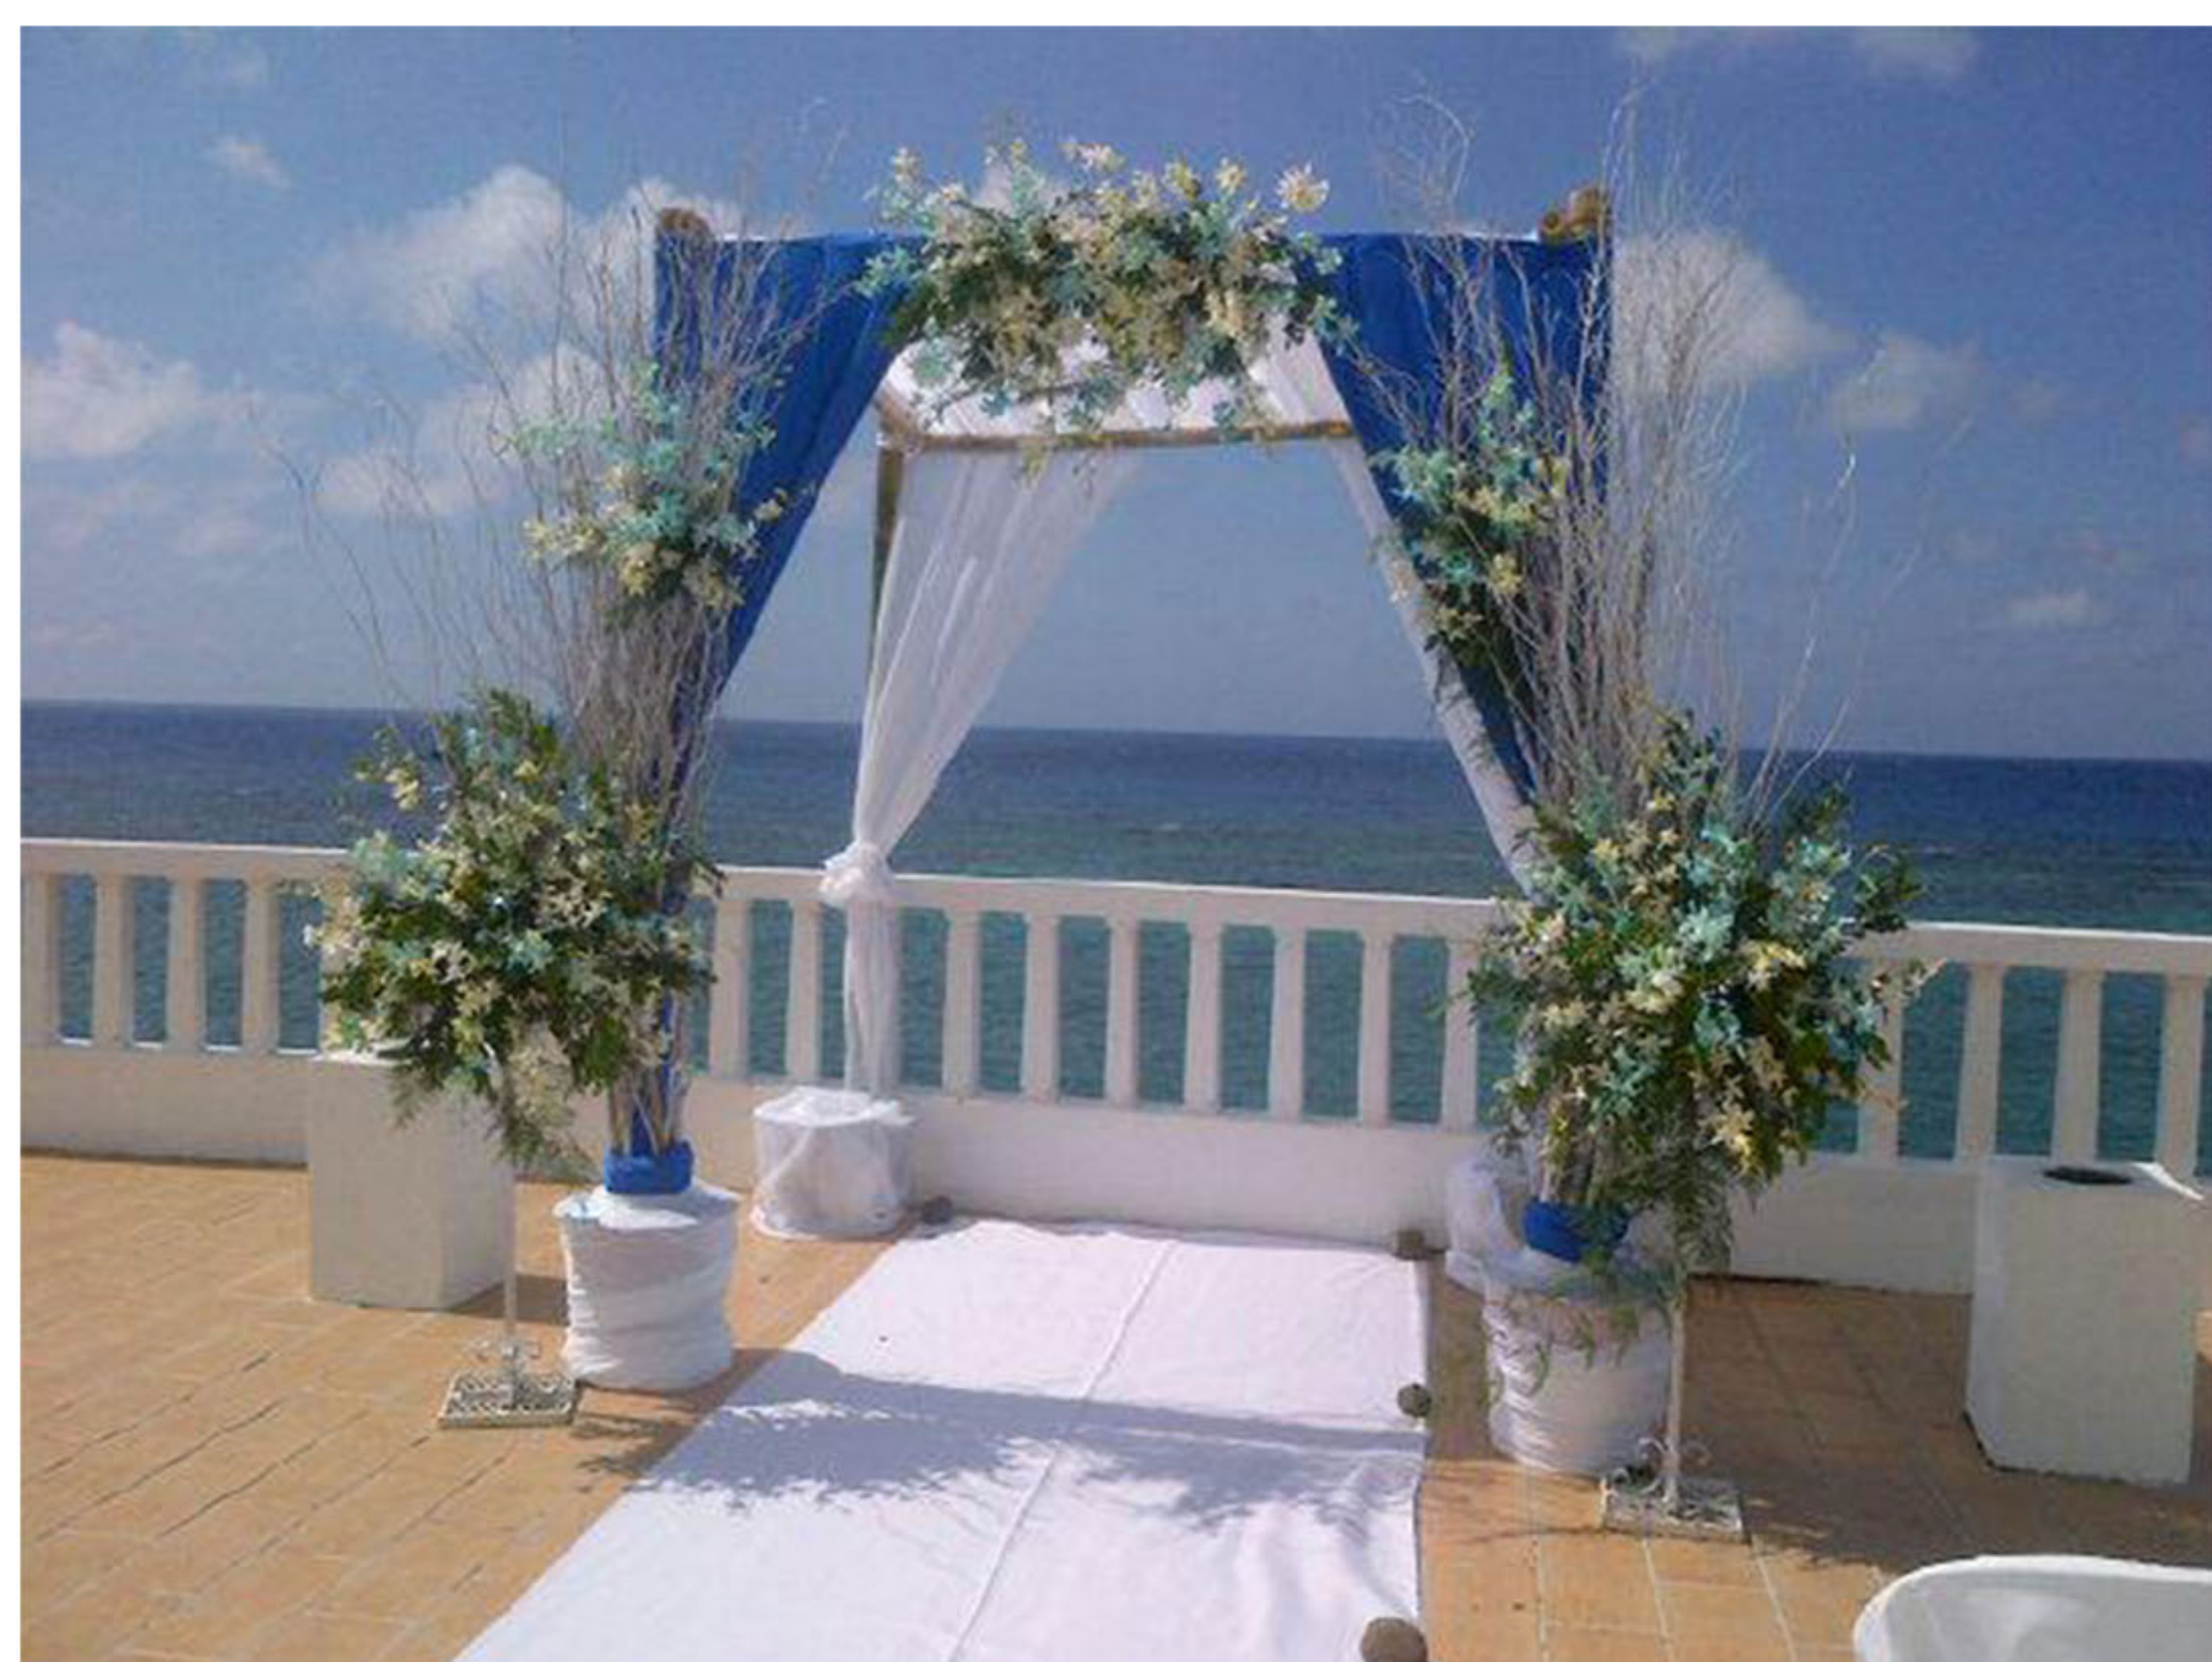

DECORATIVE CHAIRS
DECORATIVE GAZEBO

\$650

DECORATIVE CANOPY

\$750

DECORATIVE CANOPY
AISLE RUNNER

\$850

Dream Weddings Ja.

Shop 14e Pompano Bay Complex, Tower Isle, St. Mary, Jamaica W.I.