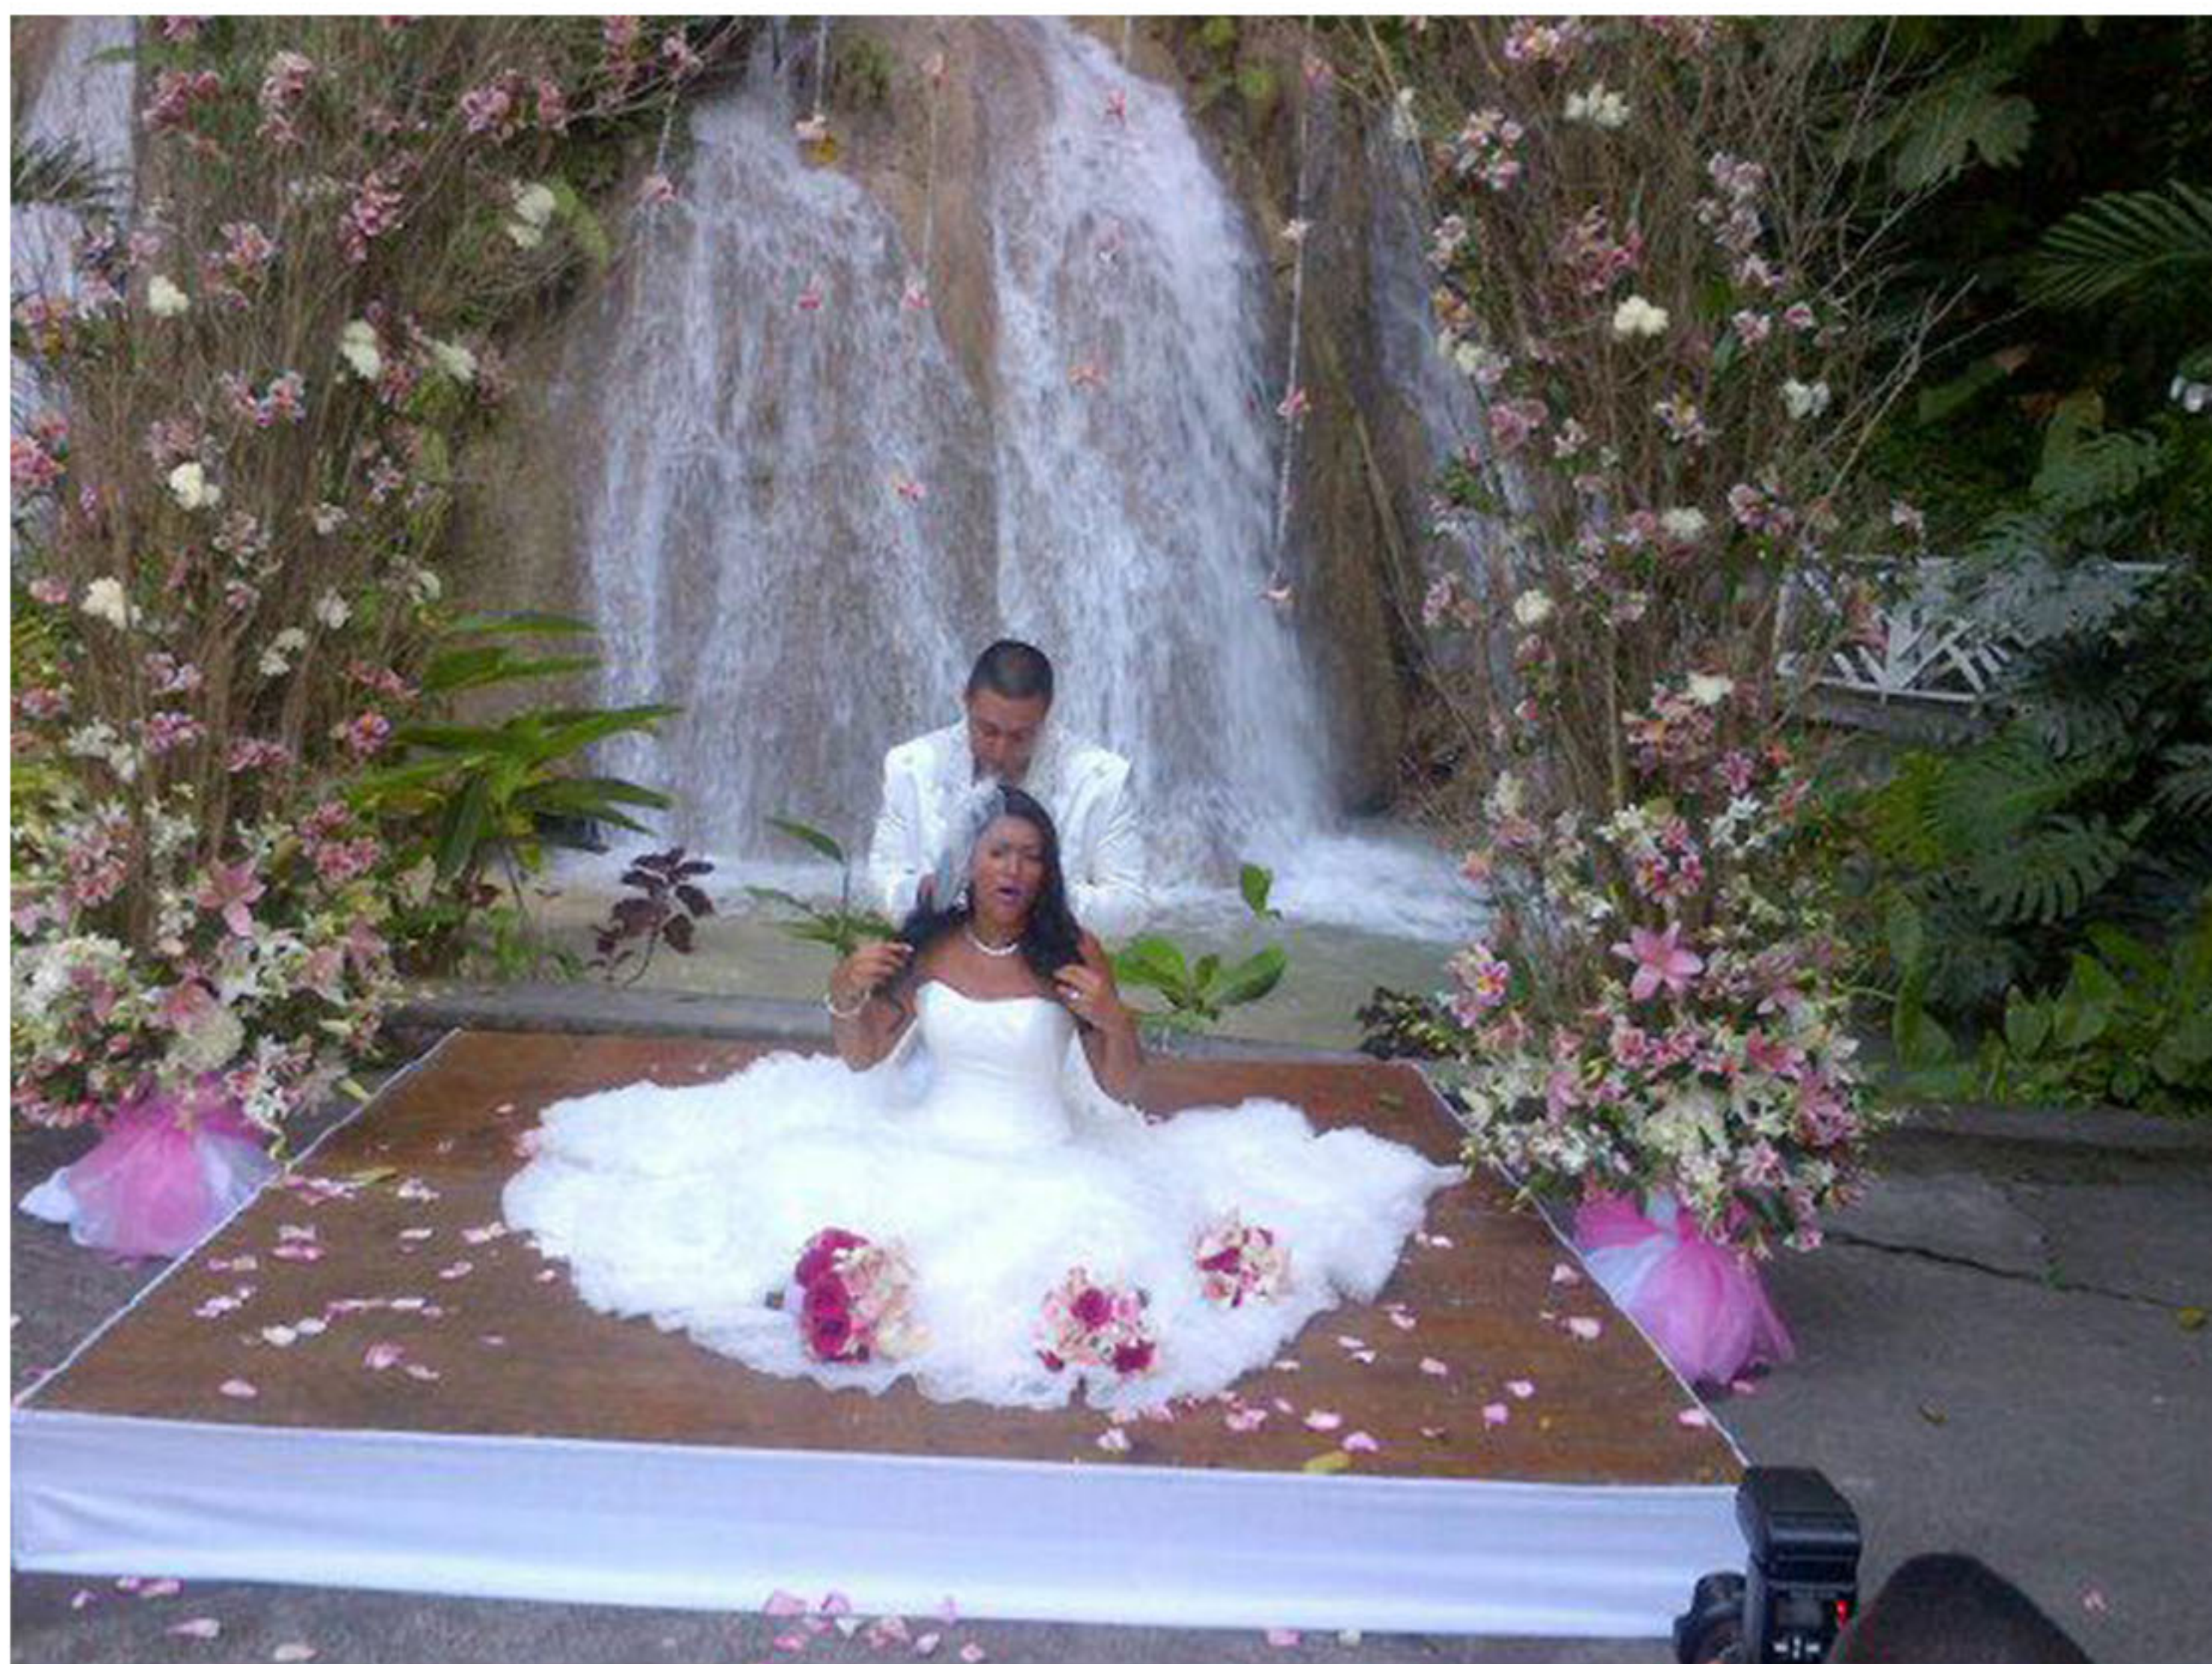

CEREMONY SETUP

DECORATIVE CANOPY
CRYSTALS STRING WITH BUTTERFLIES
PEDESTALS
RED CARPET

\$150

DECORATIVE ARCH
PEDESTALS

\$650

MANZANITA ARCH
MANZANITA PEDESTALS
RISERS

\$1800

Dream Weddings Ja.